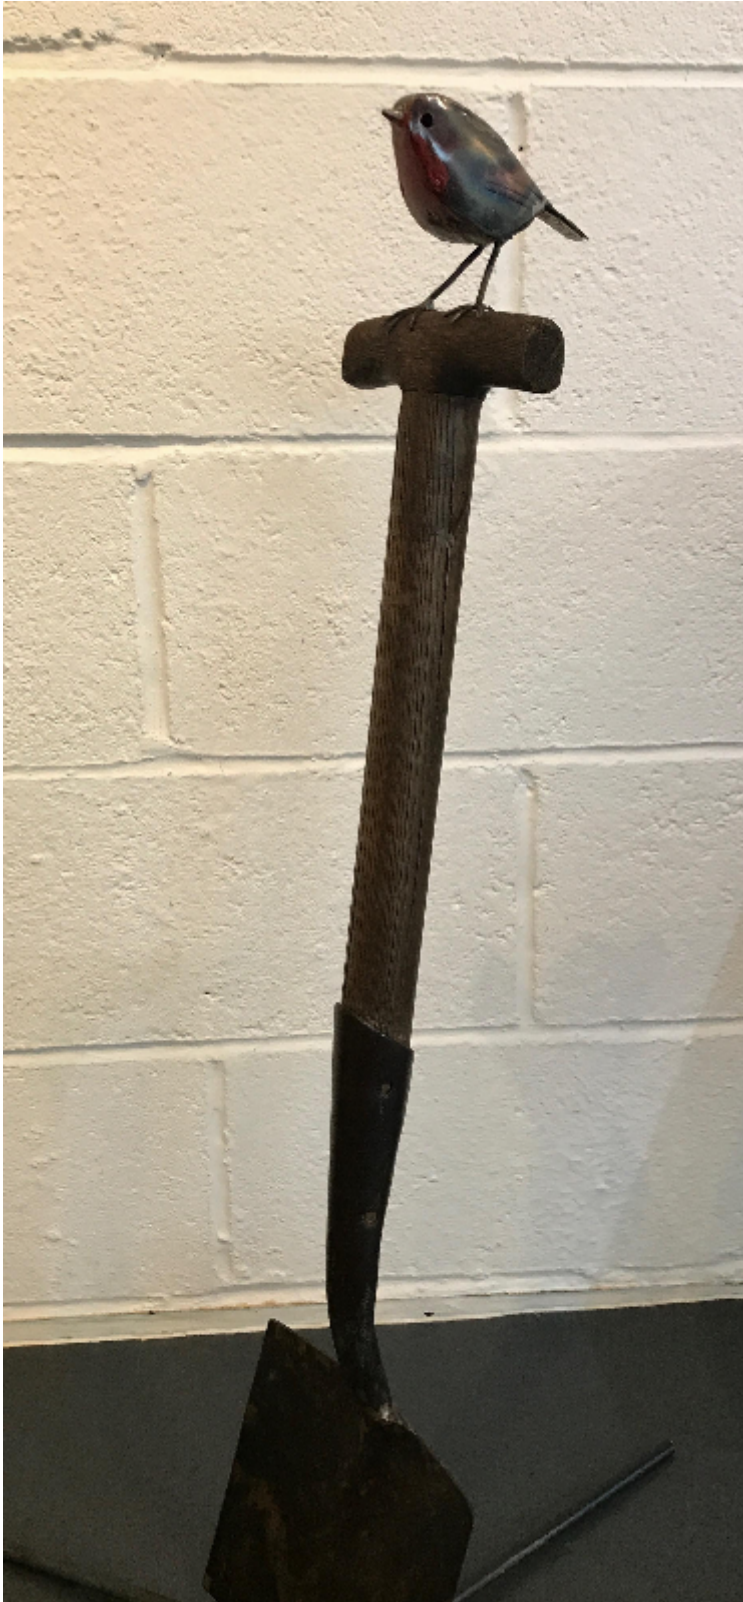

YOUR LOGO HERE

OPTIONAL SUBTEXT HERE

Robin on a spade

Diccon Dadey

Sold

REF: 2625

Height: 88 cm (34.6")

Width: 20 cm (7.9")

Depth: 10 cm (3.9")

## Description

Robin on a spade

All stock items shown on this example website are courtesy of Kendalls Fine Art.