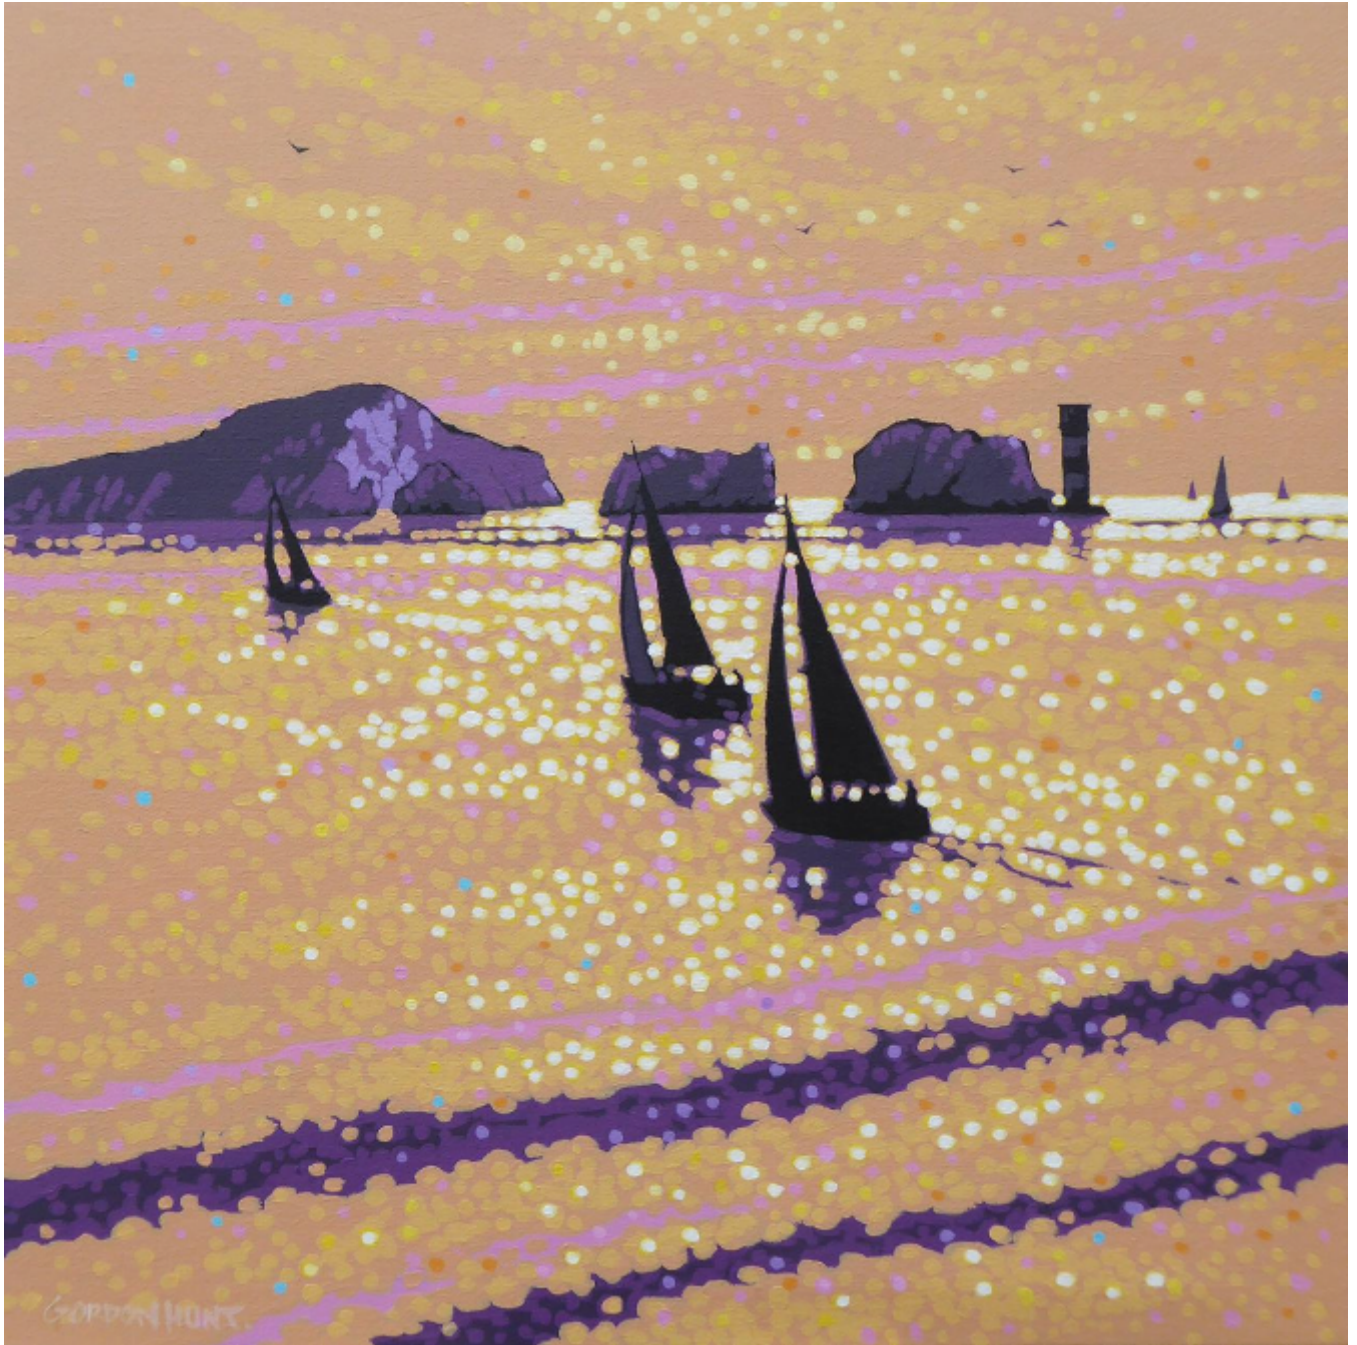

YOUR LOGO HERE

OPTIONAL SUBTEXT HERE

Evening Sparkles

Gordon Hunt

£ POA

REF: 3001

Height: 60 cm (23.6")

Width: 60 cm (23.6")