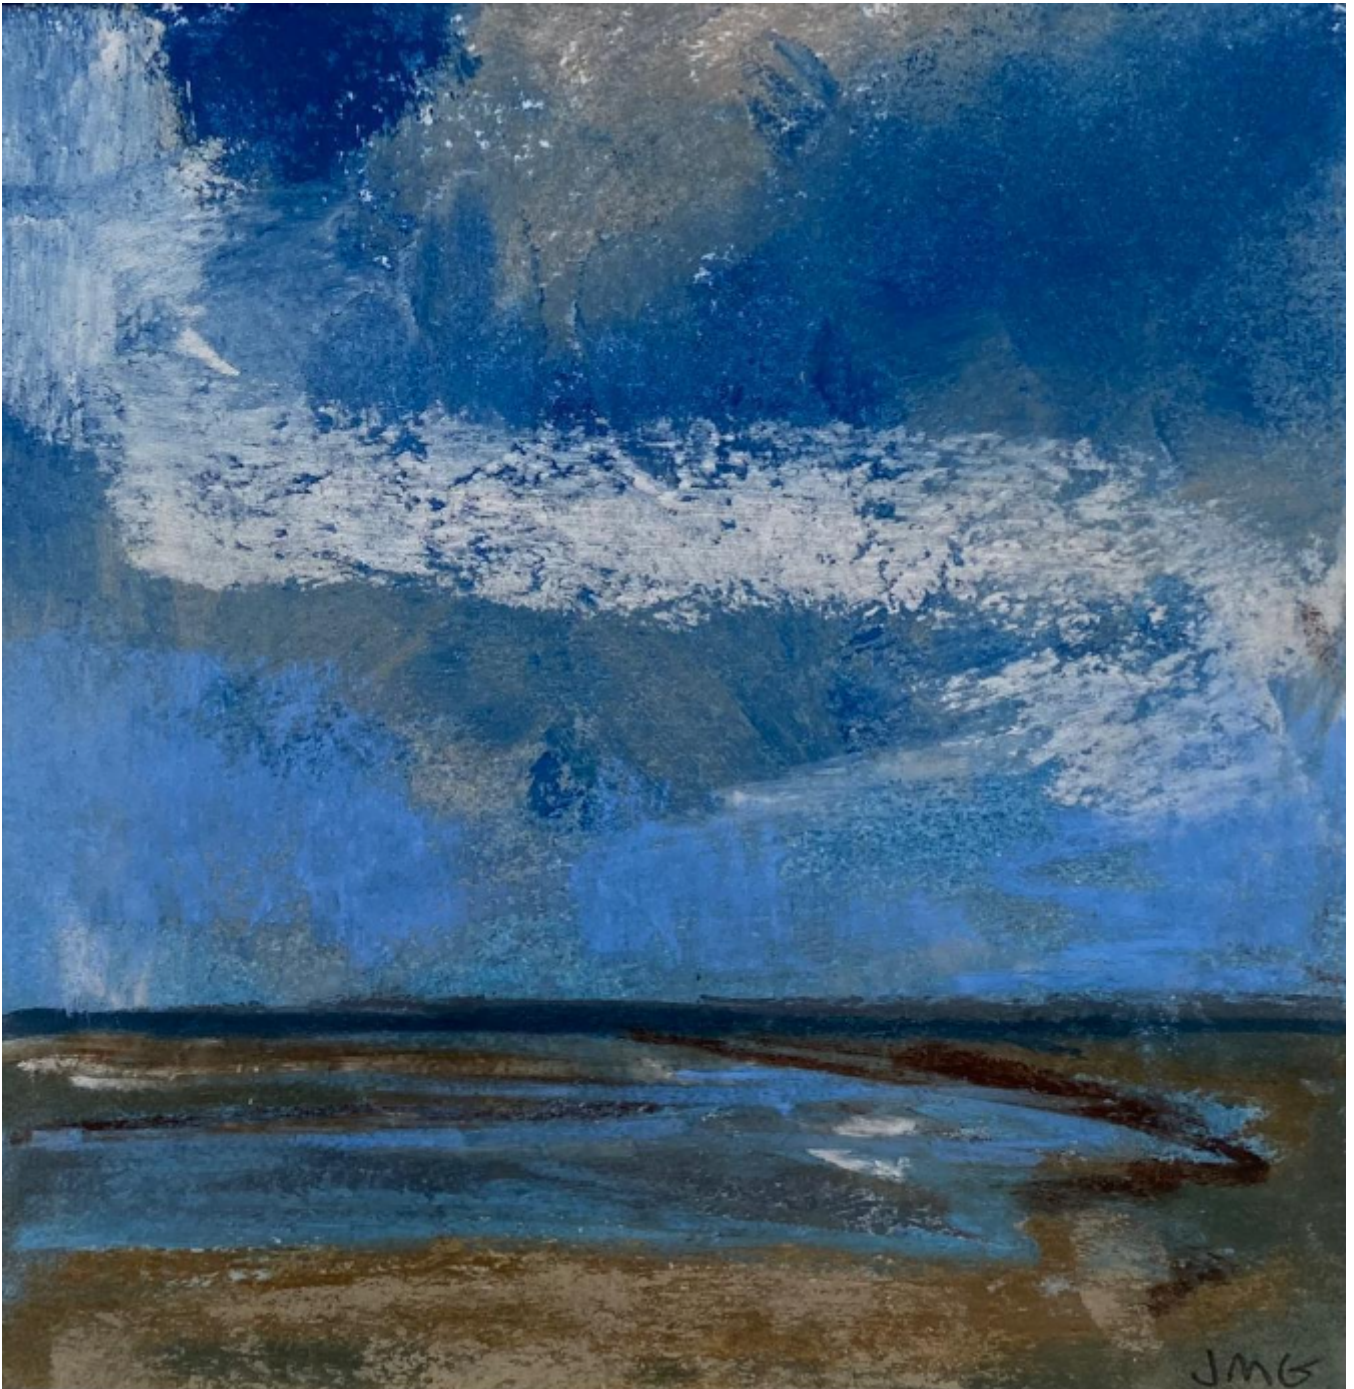

JESSICA GALE Beach and Clouds II

Jessica Gale

£480

REF: 1512

Height: 14 cm (5.5")

Width: 14 cm (5.5")

Framed Height: 32 cm (12.6")

Framed Width: 32 cm (12.6")

Description

JESSICA GALE
Beach and Clouds II

Oil pastel on paper
Signed lower right

Unframed 14 x 14 cm
Framed 32 x 32 cm